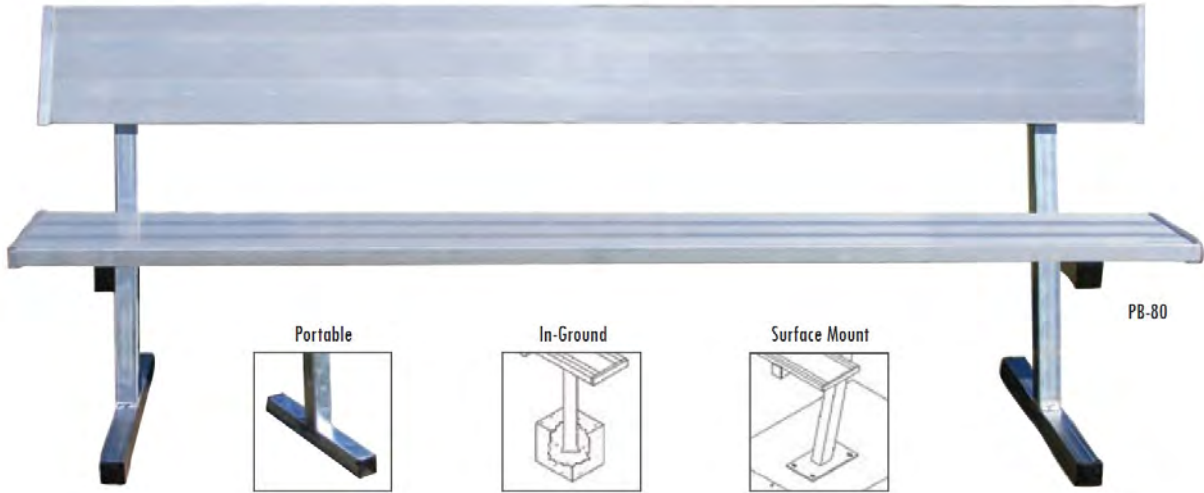

Player Bench

Sturdy rust-resistant aluminum bench for athletic fields, public parks, and sport complexes.

- 10" wide non-skid seat planks
- Heavy-duty rust-resistant steel legs
- Portable, in-ground, or surface mount installation
- Floor protection kit (PSS-4FT) for indoor use sold separately
- Specify plank and leg colors when ordering powder coat option.
- Delivers via Common Carrier
- 3 Year Limited Warranty
- Made in the USA