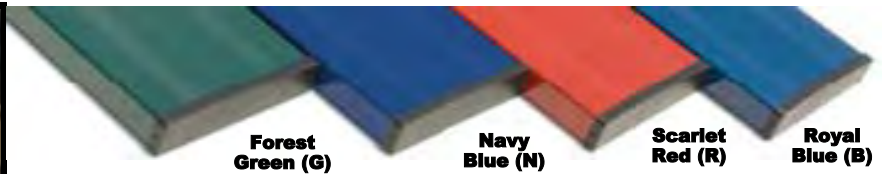

7-1/2 FT. SCORER'S TABLE WITH BENCH

All aluminum construction

- Features 2" x 10" wide anodized or powder coated aluminum seat plank with 20" ribbed aluminum double plank table top.
- Benches are shipped knockdown and require assembly on site.
- If choosing powder coated, SPECIFY COLOR: Forest Green (G), Navy Blue (N), Scarlet Red (R), Royal Blue (B)

BEST08	ANODIZED ALUMINUM	$675
BEST08C	POWDER COATED	$715

YOUR "ONE-STOP" SOURCE FOR AMERICA'S BASEBALL, SOFTBALL & SPORTS SURFACES & SUPPLIES!

PRICES SUBJECT TO CHANGE & AVAILABILITY PLUS SHIPPING | VOLUME DISCOUNTS AVAILABLE | COOPERATIVE PURCHASING CONTRACT PRICING FOR 50 STATES