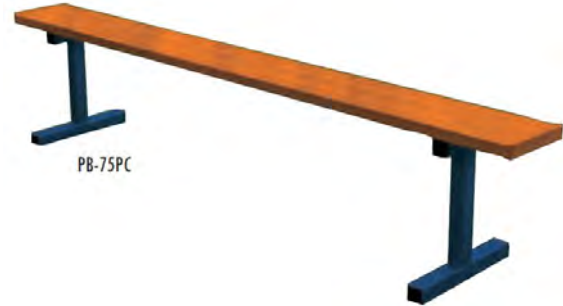

Aluminum Benches & Picnic Tables Catalog

Jaypro	2-3
National Recreation Systems	4-7
Alumagoal	8-10
Varsity	11-12

YOUR “ONE-STOP” SOURCE FOR AMERICA’S BASEBALL, SOFTBALL & SPORTS SURFACES & SUPPLIES!

PRICES SUBJECT TO CHANGE & AVAILABILITY PLUS SHIPPING | VOLUME DISCOUNTS AVAILABLE | COOPERATIVE PURCHASING CONTRACT PRICING FOR 50 STATES

Player Bench

Sturdy rust-resistant aluminum bench for athletic fields, public parks, and sport complexes.

- 10" wide non-skid seat planks
- Heavy-duty rust-resistant steel legs
- Portable, in-ground, or surface mount installation
- Floor protection kit (PSS-4FT) for indoor use sold separately
- Specify plank and leg colors when ordering powder coat option.
- Delivers via Common Carrier
- 3 Year Limited Warranty
- Made in the USA